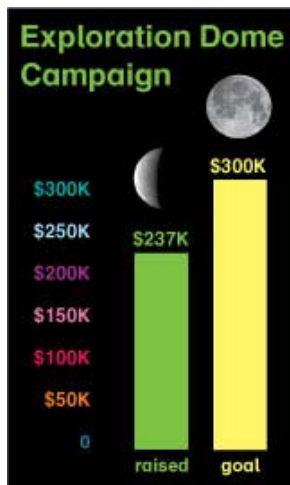

Thank you Supporters

We are grateful to everyone who gave to the Science Factory in 2010, and everyone who responded to our annual appeal in December. Your support is truly appreciated! Thank you.

General Support

We thank the **J. Glenn & Ellen A. Cougill Fund of the Oregon Community Foundation** for a grant award that will be used to support the *Exhibit Hall*, *Educational Programs* and the *Exploration Dome*.

Exhibit Hall & Educational Programs

Joyce Berman & Dan Carol, Kevin & Ann Burgess, Anne & Terry Carter, Sara Case & Bob Pelz, Ken & Gay Check, Sarah Cheesman & Josh Bruce, Sasha Chernoff, Robert Choi, Barbara Cowan & Richard Larson, Cow Creek Band of Umpqua Tribe of Indians, Peter & Megan Davis, Gold Coast Truck Repair, Donald Gudehus, Gary Harris & Mary Globus, Bill & Martha Harris, Mark Horney and Sharon Reed, Ray & Sharon Hull, Diane Jeffcott, Tom Jefferson, Kesey Enterprises, KeyBank Foundation, Hilary Kretchmer, Jennifer Lamberg & Jason Tavakolian, Patrick & Heather McCarthy, David and Patricia McDaniels, Phil Means & Sharon Trigg, Terrie & JP Monroe, David Moursund, Robert Murray, Tom & Linda Roe, Royal Refuse Service, Inc., Jay & Sherri Seidmon, Steve Shapiro & Sharon Fridrick, John Simoni & Bev Mazzola, Lawrence & Janele Smith, David Sokoloff, Dale Tronrud, Michael Weinstein.

Exploration Dome

We thank all of our generous supporters of the Be A Star Campaign in 2010, including those that donated in December: an Anonymous Fund of the Toledo Community Foundation who will shine brilliantly under the star Arcturus, Joyce Benjamin & Russell Donnelly who will shine luminously under the star Rigel, and Lewis Blue, Henry & Nancy Dizney, Donald Gudehus, Hilary Kretchmer, Jennifer Lamberg & Jason Tavakolian, and Robert Murray, all of whom will sparkle under the star Capella.

In-Kind

Thank you to Mary and John Lanhan for construction toys, Carolyn Rebbert for office supplies, and Pepsi Cola Bottling Company of Eugene for its ongoing in-kind support.

Thank You Volunteers

Hurrah for Volunteers!

We give a big round of applause to our Holiday Science Adventures Counselors Alvaro Pizarro, Nicole Suliteanu, Samuel Walters and Jessica Wise. Camps would not be the same without you!

Thank you to our docents Chris Correll, Patrick Millegan and Patrick Phaneuf for making the Exhibit Hall even more exciting!

Thank you to Jilian Tuttle for helping with Tot Discovery Day -- You rock!

And as always we are extremely grateful for the assistance of LeeAnn Hansen in the office and Billy Apolo in the Exploration Dome. We love your work and your contribution to making the Science Factory a great place to visit.